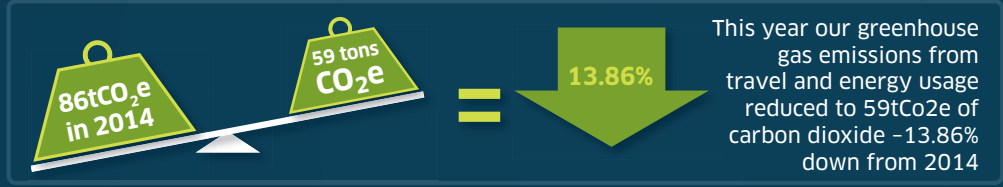

KEEPING OUR BIG HEART GREEN

At Blue Moon, our business revolves around inspiring people. One of the ways we do this is by living and working sustainably.

5 Years Of Carbon Neutrality

DID YOU KNOW?

THIS YEAR'S CARBON OFFSET IS EQUIVALENT TO: